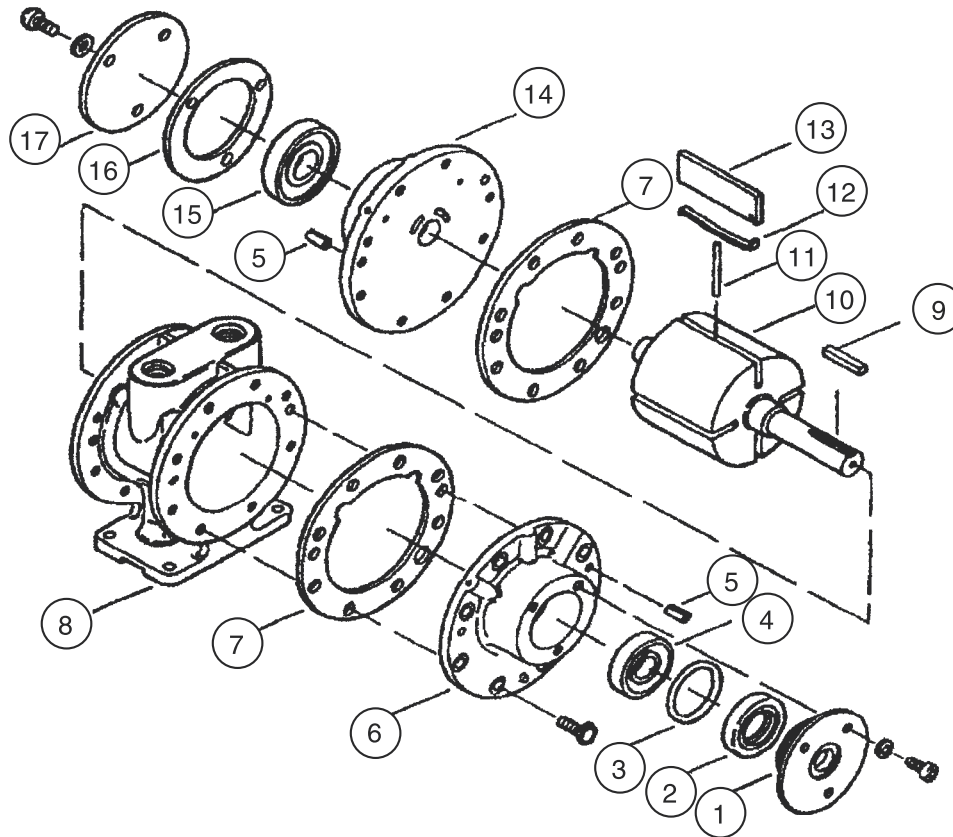

SP-A8FP SERIES SPARE PARTS

ITEM NUMBER	DESCRIPTION	QUANTITY	PART NUMBER
Service kit – only service kits are available for parts replacement		1	K282A
* Denotes parts included in the Service Kit			
1	End cap, drive end	1	AC988
2*	Shaft seal	1	AK420
3*	'O'-ring	1	AC989
4*	Bearing, drive end	1	AB927
5	Dowel pin	4	AB162
6	End plate, drive	2	AK421
7*	Body gasket	2	AC888
8	Body	1	AC878G
9	Key	1	AK668
10	Rotor assembly	1	AC986D
11*	Push pin	2	AC879
12*	Vane, spring	4	AC817
13*	Vane	4	AC816
14	End plate, dead	1	AC964
15*	Bearing, dead end	1	AC894B
16*	End cap, gasket	1	AC837
17	End cap, dead end	1	AC836
	Muffler assembly	1	AC990
	Felt	1	AC993